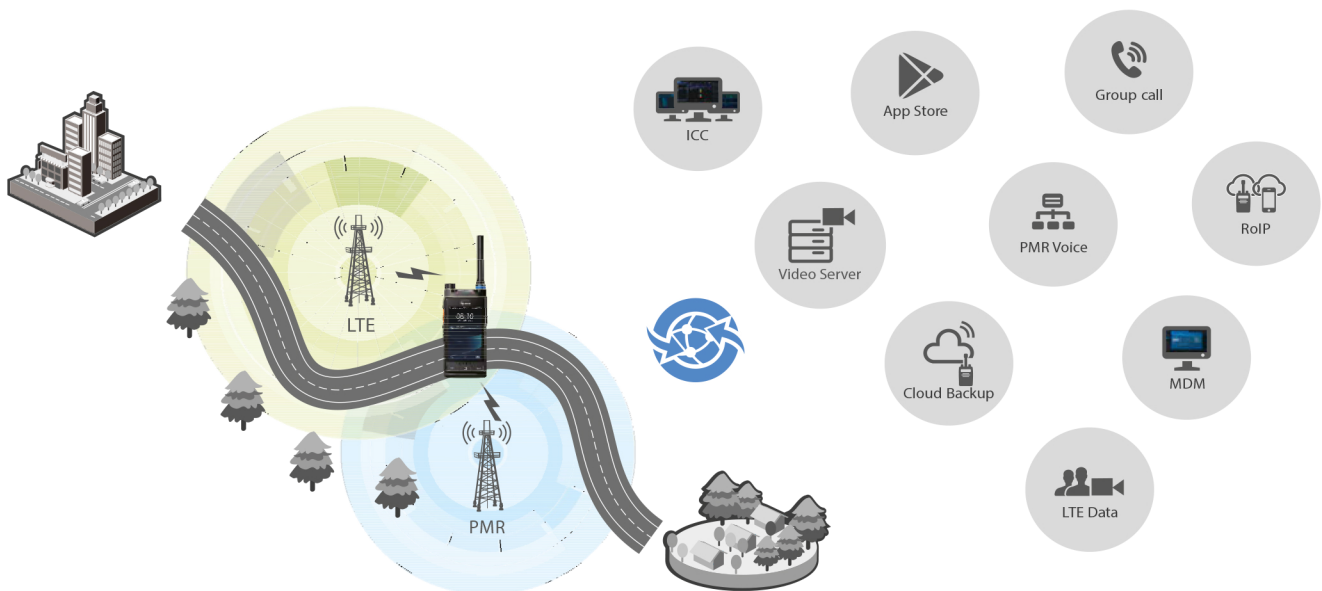

Hytera Multi-mode Advanced Radios

LTE Multi-mode Advanced Radios

The bridge between narrowband and broadband

Hytera's PMR / LTE radios are a revolution in the world of professional mobile radio communications.

They are the first of their kind to provide a truly convergent platform for the transmission of critical voice communications and LTE broadband data services.

They combine narrowband mission critical communications with LTE broadband data transmission. PMR is best to deliver voice applications, including group and emergency calls, and 4G LTE provides fast data services to support a multitude of applications.

The LTE Multi-mode handset interconnects the two technologies to form a converged solution to allow users to enjoy the best of both worlds.

Whether it's machine-to-machine (M2M) or Internet of Things (IoT) data sharing of images and streaming video from the field, or even interrogating databases and roaming between sites, the Hytera multi-mode handheld radios offers advanced functionality and flexible communications.

Converging on one device means staff do not have to carry two separate handsets to access the best in voice and data technology.

Sense

Hytera Multi-mode Advanced Radios deliver excellent situational awareness, smartly detecting the surrounding environment, providing alerts and acquiring data in real time. Communicating continuously with back-end systems, you can improve your operational effectiveness with instant feedback and informed decision making.